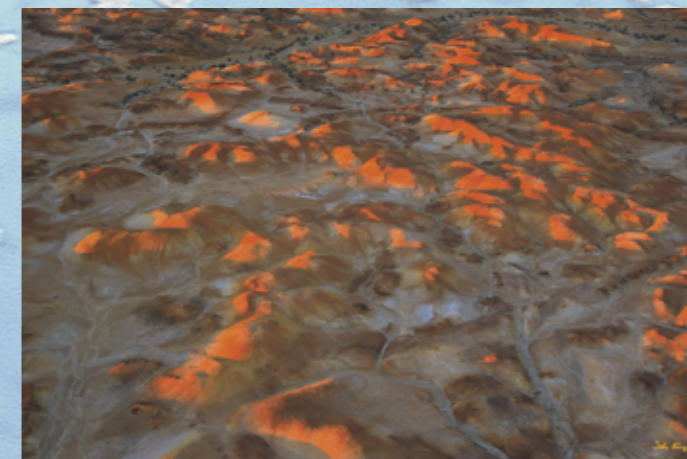

L044 Painted Hills VI - William Creek, SA, Australia