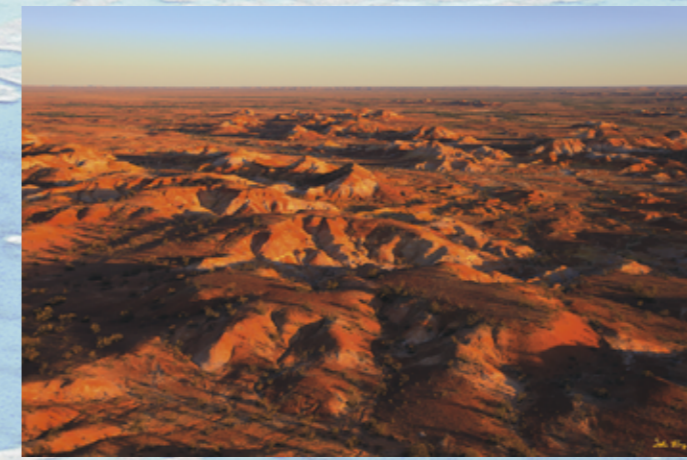

L041 Lake Eyre - Lake Eyre NP, SA, Australia

Photo and Canvas size: 400x600mm; 600x900mm; 900x1350mm

L037 Beauchamp Falls - Great Otway NP, VIC, Australia

L038 Emma Gorge - El Questro, WA, Australia

L039 Outback - Kings Canyon, NT, Australia