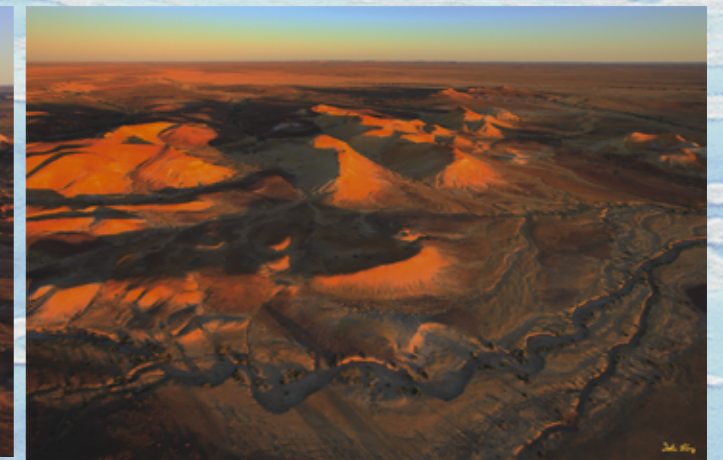

L043 Painted Hills V - William Creek, SA, Australia